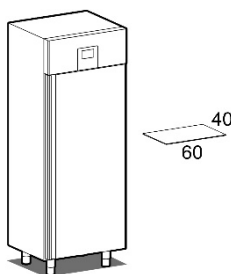

delice

Pastry refrigerated and freezer cabinets

The DELICE cabinets can accommodate trays measuring 60x40 or 60x80 cm and in the pastry version they are equipped with 20 pairs of runners for trays support. Made entirely in stainless steel, by respecting the highest possible quality standards, they feature 75 mm thick insulation produced by injecting HCFC-free polyurethane resins, with utmost respect for the environment.

Supplied with "energy save" function.

TECHNICAL DATA:

Insulation thickness	mm
External dimensions (WxDxH)	mm
Capacity	lt
Doors	nr
Trays capacity	nr
Equipment (pair of runners)	nr
Rack with trays pitch (74 positions)	mm
Electronic control	
Refrigeration type	
Temperature	°C
Defrosting type	
Condensate water elimination	
Max absorbed power *	W
Refrigeration power	W
Gas	
Input voltage	
Climatic class	

	ARP/20	ARP/20B
Insulation thickness	75	75
External dimensions (WxDxH)	790x690x2140	790x690x2140
Capacity	500	500
Doors	1	1
Trays capacity	20 600x400	20 600x400
Equipment (pair of runners)	20	20
Rack with trays pitch (74 positions)	16,5	16,5
Electronic control	touch control	touch control
Refrigeration type	indirect/soft ventilated	indirect/soft ventilated
Temperature	-2/+8	-22/-10
Defrosting type	automatic by hot gas	automatic by hot gas
Condensate water elimination	automatic	automatic
Max absorbed power *	500	795
Refrigeration power	605*	650**
Gas	R290	R290
Input voltage	1x230V/50Hz	1x230V/50Hz
Climatic class	5	5

S/s cm 60x40 shelf

S/s cm 40x60x2h tray

S/s cm 40x60x3h tray

Toughened glass door with internal LED light (surcharge)

Set of Ø 100 castors

Prearranged version with valve system (deduction)

Wi-Fi supervising system (surcharge)