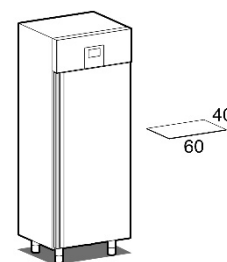

delice

Pastry refrigerated and freezer cabinets

The DELICE cabinets can accommodate trays measuring 60x40 or 60x80 cm and in the pastry version they are equipped with 20 pairs of runners for trays support. Made entirely in stainless steel, by respecting the highest possible quality standards, they feature 75 mm thick insulation produced by injecting HCFC-free polyurethane resins, with utmost respect for the environment.

Supplied with "energy save" function.

TECHNICAL DATA:

Insulation thickness	mm
External dimensions (WxDxH)	mm
Capacity	lt
Doors	nr
Trays capacity	nr
Equipment (pair of runners)	nr
Rack with trays pitch (74 positions)	mm
Electronic control	
Refrigeration type	
Temperature	°C
Defrosting type	
Condensate water elimination	
Max absorbed power *	W
Refrigeration power	W
Gas	
Input voltage	
Climatic class	

	ARP/20	ARP/20B
Insulation thickness	75	75
External dimensions (WxDxH)	790x690x2140	790x690x2140
Capacity	500	500
Doors	1	1
Trays capacity	20 600x400	20 600x400
Equipment (pair of runners)	20	20
Rack with trays pitch (74 positions)	16,5	16,5
Electronic control	touch control	touch control
Refrigeration type	indirect/soft ventilated	indirect/soft ventilated
Temperature	-2/+8	-22/-10
Defrosting type	automatic by hot gas	automatic by hot gas
Condensate water elimination	automatic	automatic
Max absorbed power *	500	795
Refrigeration power	605*	650**
Gas	R290	R290
Input voltage	1x230V/50Hz	1x230V/50Hz
Climatic class	5	5

S/s cm 60x40 shelf

S/s cm 40x60x2h tray

S/s cm 40x60x3h tray

Toughened glass door with internal LED light (surcharge)

Set of Ø 100 castors

Prearranged version with valve system (deduction)

Wi-Fi supervising system (surcharge)